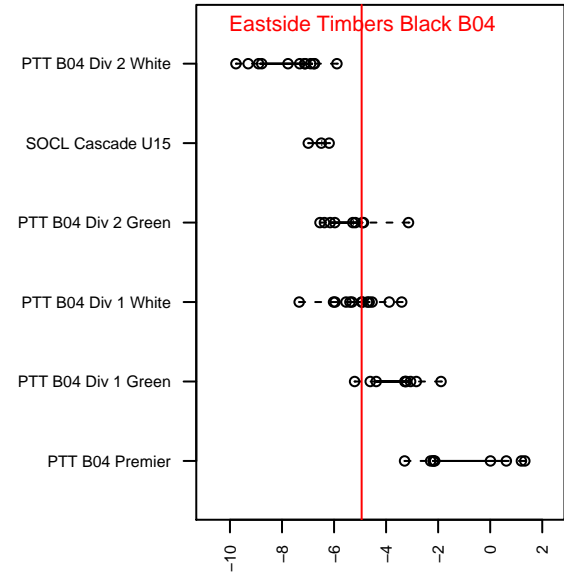

## Eastside Timbers Black B04

Eastside United FC  
 Gresham, OR  
 B04 total strength=797  
 attack=1.48 defense=0.66  
 fall league = PTT B04 Div 1 White  
 spr league = Spr OYS B04 Div 1 Green  
 notes= Schalke;

alt names used:  
 EASTSIDE TIMBERS 04 BOYS BLACK (OR)  
 Eastside Timbers 04B Black  
 ET 04 Boys Black  
 Eastside Timbers 04B Black  
 Eastside Timbers 04B Black

Venues played:  
 2016 Beaverton Cup BU13 Silver  
 2016 Bend Premier Cup Jack McInerney (Silver)  
 2016 PTT B04 Division 1 White  
 2016 OYS Presidents Cup B04  
 2016 Spr OYS B04 Division 1 Green

**attack and defense variance (black dot)  
relative to other teams  
and top 10 in region**

**attack and defense rating  
relative to others at age  
and all opponents in last 13 months**

**Performance relative to 13 month average**