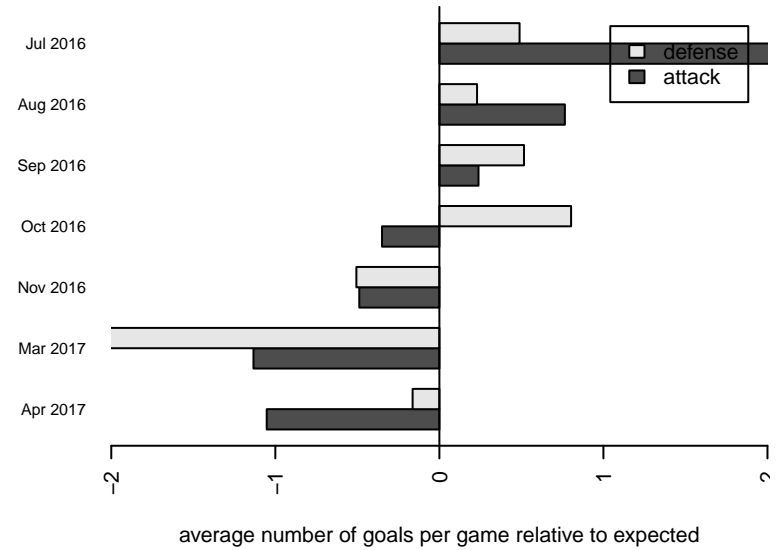

Performance relative to 13 month average