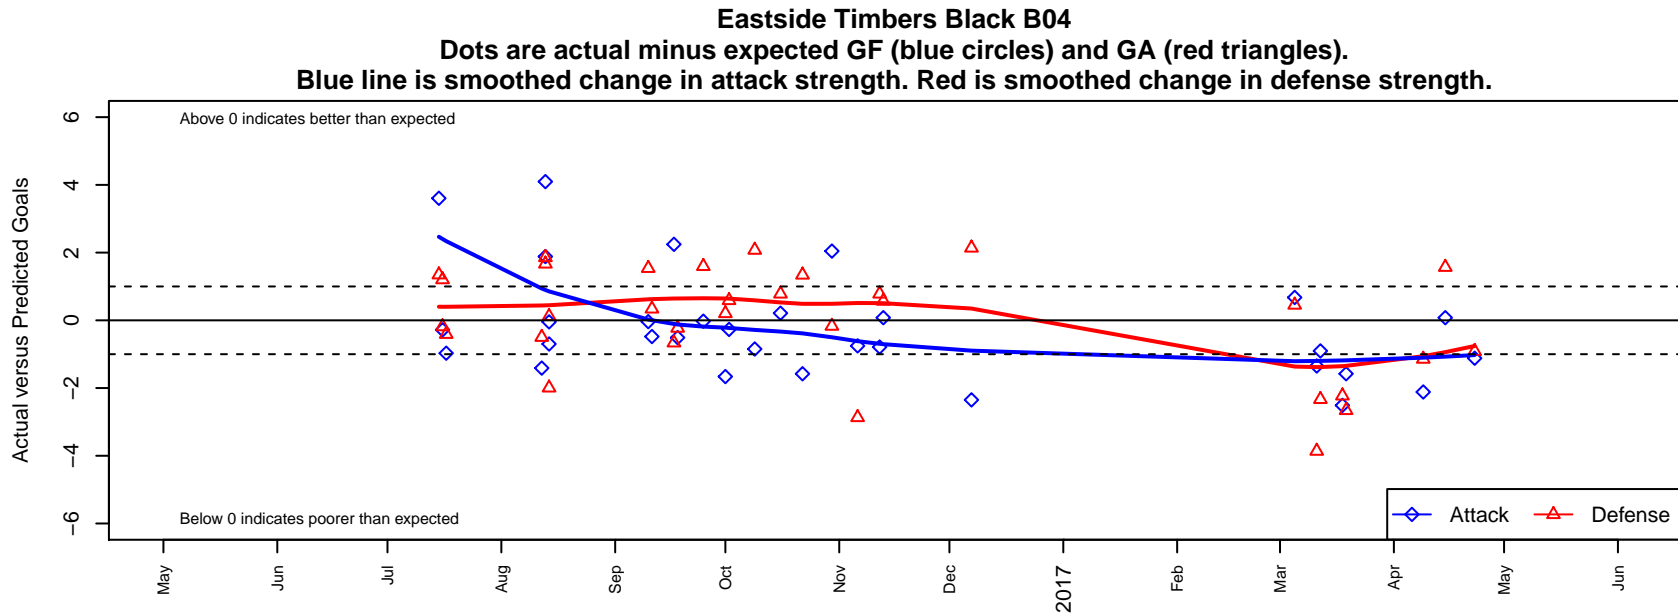

## Eastside Timbers Black B04

Eastside United FC  
 Gresham, OR  
 B04 total strength=797  
 attack=1.48 defense=0.66  
 fall league = PTT B04 Div 1 White  
 spr league = Spr OYS B04 Div 1 Green  
 notes= Schalke;

alt names used:  
 EASTSIDE TIMBERS 04 BOYS BLACK (OR)  
 Eastside Timbers 04B Black  
 ET 04 Boys Black  
 Eastside Timbers 04B Black  
 Eastside Timbers 04B Black

Venues played:  
 2016 Beaverton Cup BU13 Silver  
 2016 Bend Premier Cup Jack McInerney (Silver)  
 2016 PTT B04 Division 1 White  
 2016 OYS Presidents Cup B04  
 2016 Spr OYS B04 Division 1 Green

**attack and defense variance (black dot)  
relative to other teams  
and top 10 in region**

**attack and defense rating  
relative to others at age  
and all opponents in last 13 months**

**Performance relative to 13 month average**