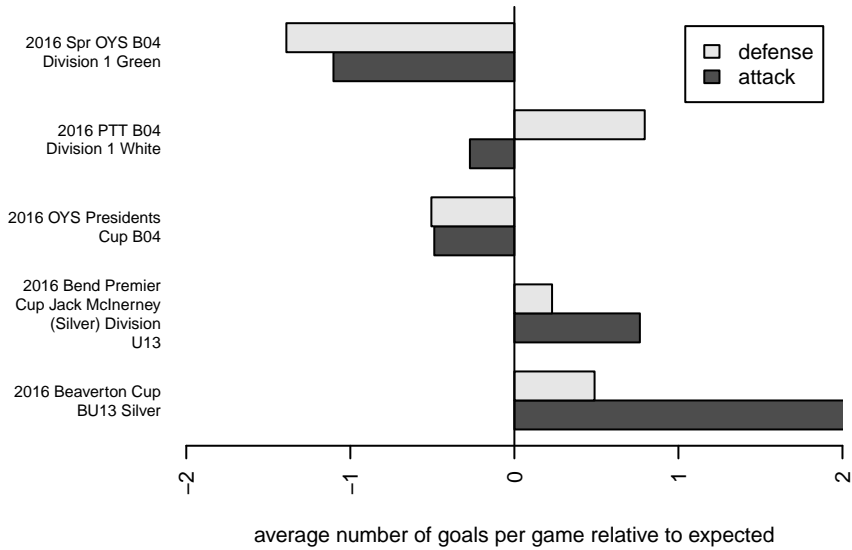

## Eastside Timbers Black B04

Eastside United FC  
 Gresham, OR  
 B04 total strength=797  
 attack=1.48 defense=0.66  
 fall league = PTT B04 Div 1 White  
 spr league = Spr OYS B04 Div 1 Green  
 notes= Schalke;

alt names used:  
 EASTSIDE TIMBERS 04 BOYS BLACK (OR)  
 Eastside Timbers 04B Black  
 ET 04 Boys Black  
 Eastside Timbers 04B Black  
 Eastside Timbers 04B Black

Venues played:  
 2016 Beaverton Cup BU13 Silver  
 2016 Bend Premier Cup Jack McInerney (Silver)  
 2016 PTT B04 Division 1 White  
 2016 OYS Presidents Cup B04  
 2016 Spr OYS B04 Division 1 Green

**attack and defense variance (black dot)  
relative to other teams  
and top 10 in region**

**attack and defense rating  
relative to others at age  
and all opponents in last 13 months**

**Performance relative to 13 month average**